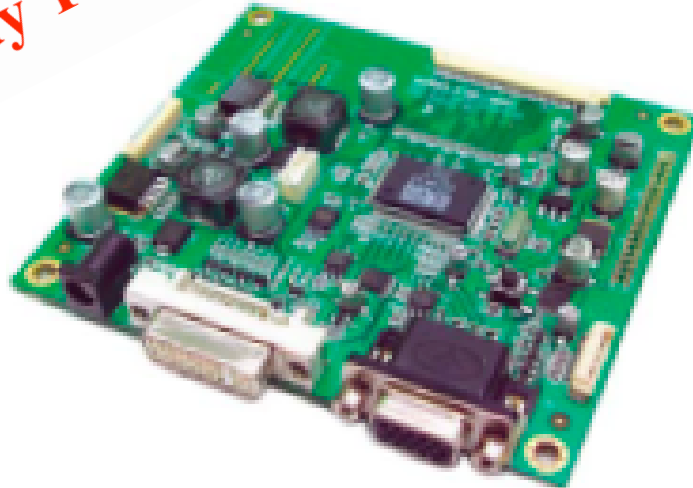

Ready To Ship!

LCD Display Controllers

Controller	Description
FSB104U	A-RGB/DVI kit for Samsung LTM170E8-L01
FSB300U	A-RGB/DVI, Composite and S-Video input display controller kit for the CMO G104X1-L01
FSB300U	A-RGB/DVI, Composite and S-Video input display controller kit for the CMO G121X1-L01
FSB300U	A-RGB/DVI, Composite and S-Video input display controller kit for CMO G150X1-L03
FSB300U	A-RGB/DVI, Composite and S-Video input display controller kit for LG LB084S01-TL01
FSB300U	A-RGB/DVI, Composite and S-Video input display controller kit for Sharp LQ104S1LG61
FSB300U	A-RGB/DVI, Composite and S-Video input display controller kit for Sharp LQ104V1DG61
FSB300U	A-RGB/DVI, Composite and S-Video input display controller kit for Samsung LTM190EX-L31
FSB300WU	A-RGB/DVI, Composite and S-Video input display controller kit for LG LP154WU-A1
FVD310E2	A-RGB/DVI input Display Controller Kit for LQ150X1LW71N display
FVD310E4P	A-RGB/DVI, Composite and S-Video display kit for Samsung LTM170E8-L01
FVD410U2G	A-RGB/DVI, Composite and S-Video display controller kit for LG LP154WU1-A1K1

Don't see what you need...

- Different display?
- Different controller input requirements?

Send a note to mark@fvdnow.now and we will set you up!